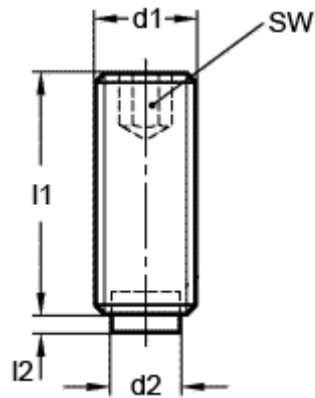

Article number: 209306431

Description: E+G Grub screw, st. steel
GN 913.5-M8-32-MS

Measures

d1 = M8
d2 = 6.0
l1 = 32
l2 = 1.5
SW = 4.0